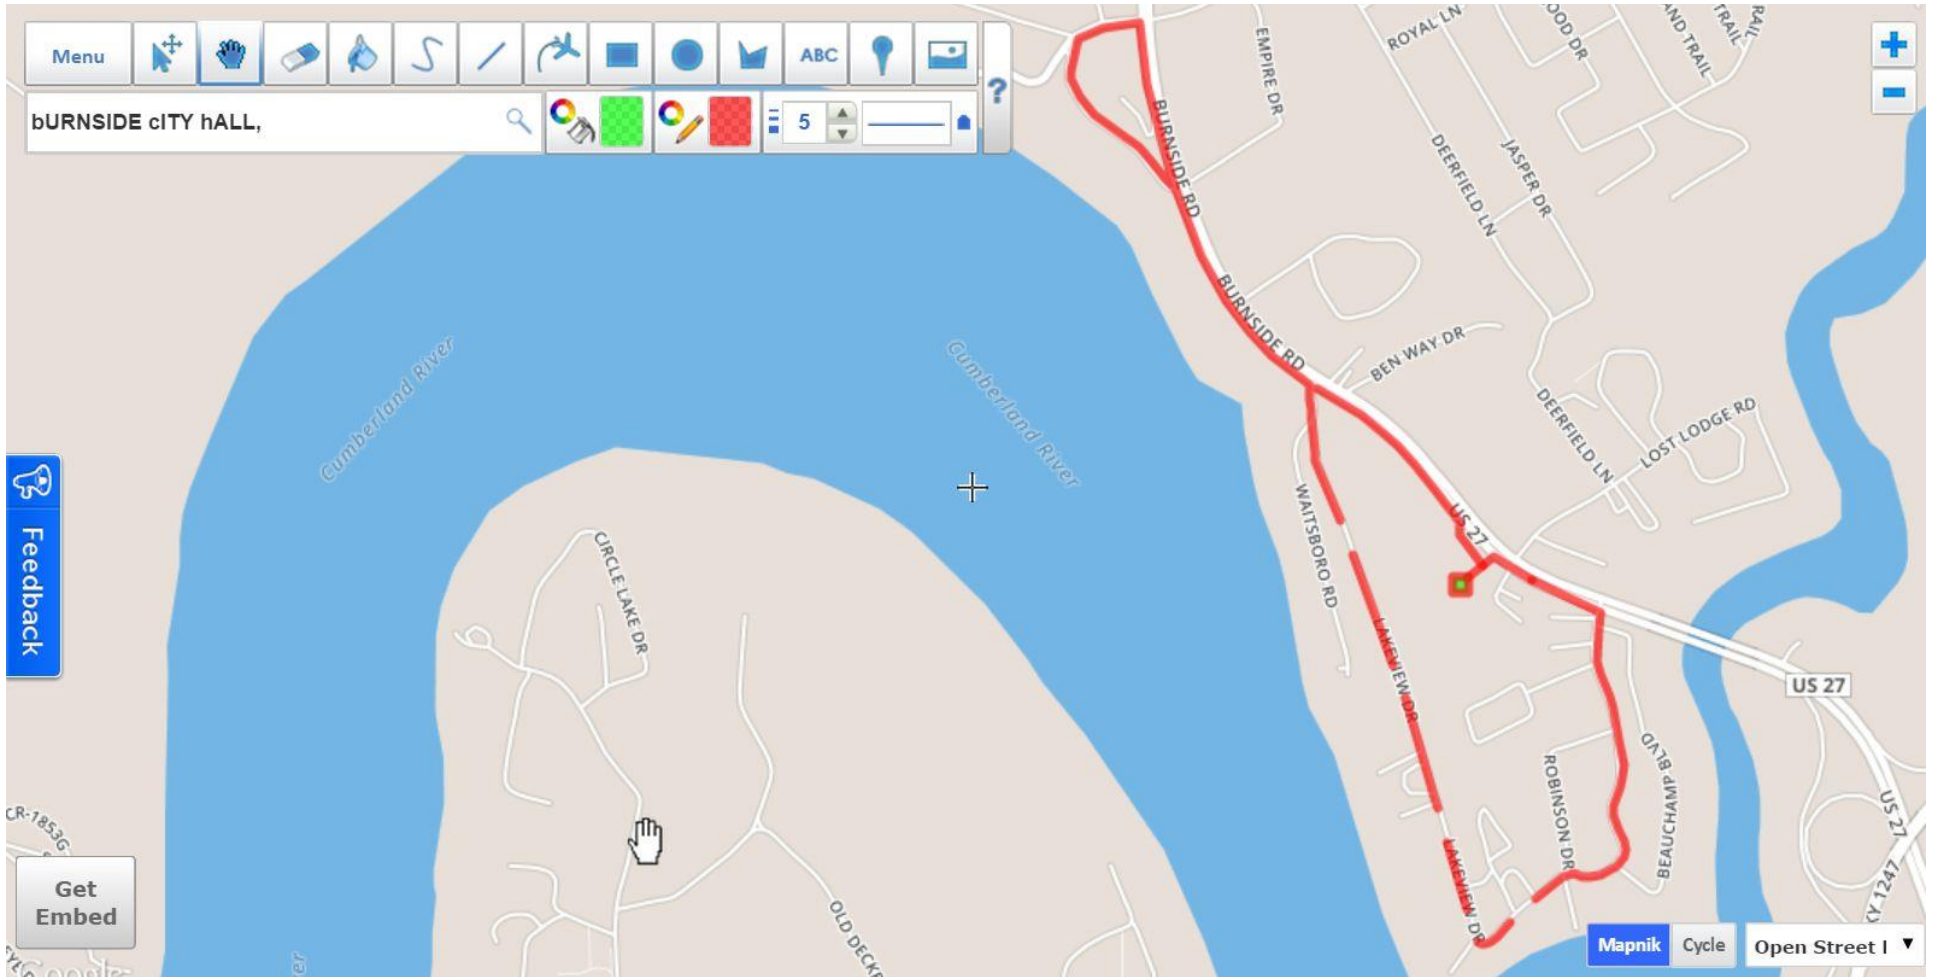

## 2020 Shamrock Shuffle Race Course Map

**Race will begin in the Stonecrest Shopping Center in Burnside, KY.**

Racers will travel up the North shoulder of Highway 27 toward Wendy's and then turn left onto Old Monticello Road (behind the water treatment plant) before once again coming out onto Highway 27 heading South. Racers will drop down next to Guthrie's Grill before taking Lakeview Drive all the way around back out onto Highway 27 and then head left back toward the Stonecrest Shopping Center.