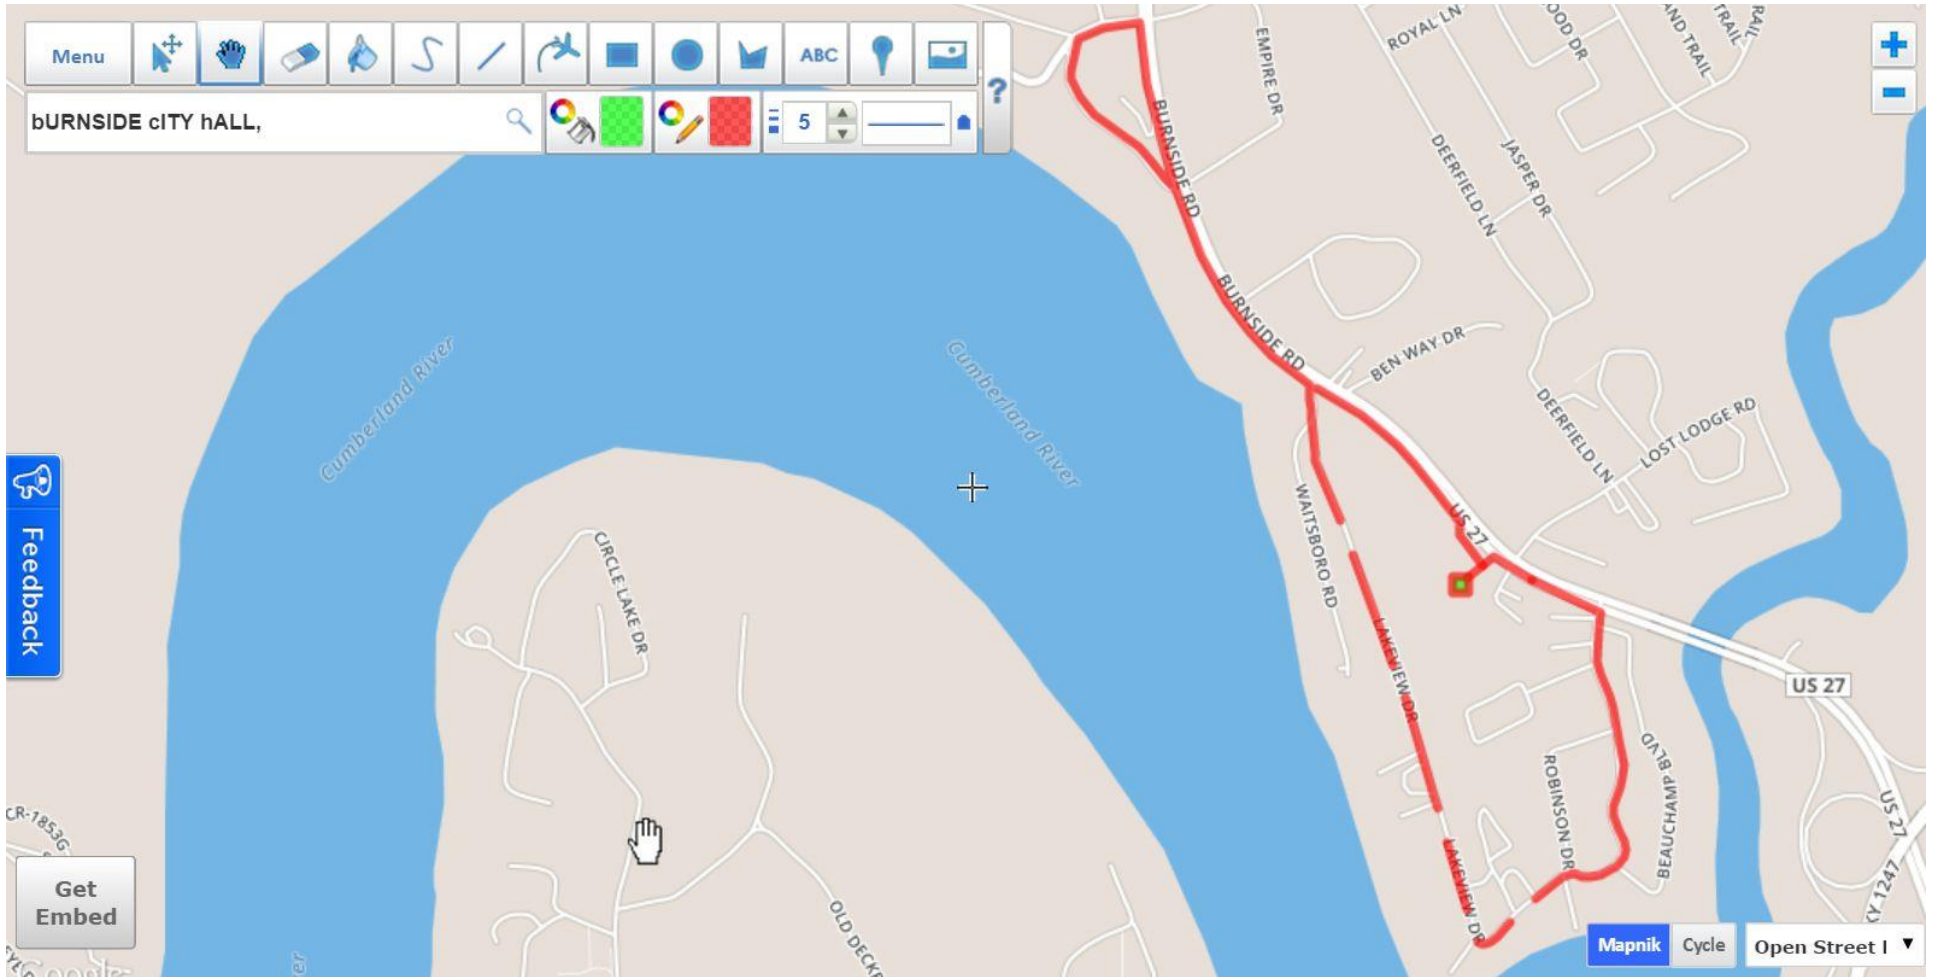

2019 Shamrock Shuffle Race Course Map

Race will begin in the Stonecrest Shopping Center in Burnside, KY.

Racers will travel up the North shoulder of Highway 27 toward Wendy's and then turn left onto Old Monticello Road (behind the water treatment plant) before once again coming out onto Highway 27 heading South. Racers will drop down next to Guthrie's Grill before taking Lakeview Drive all the way around back out onto Highway 27 and then head left back toward the Stonecrest Shopping Center.