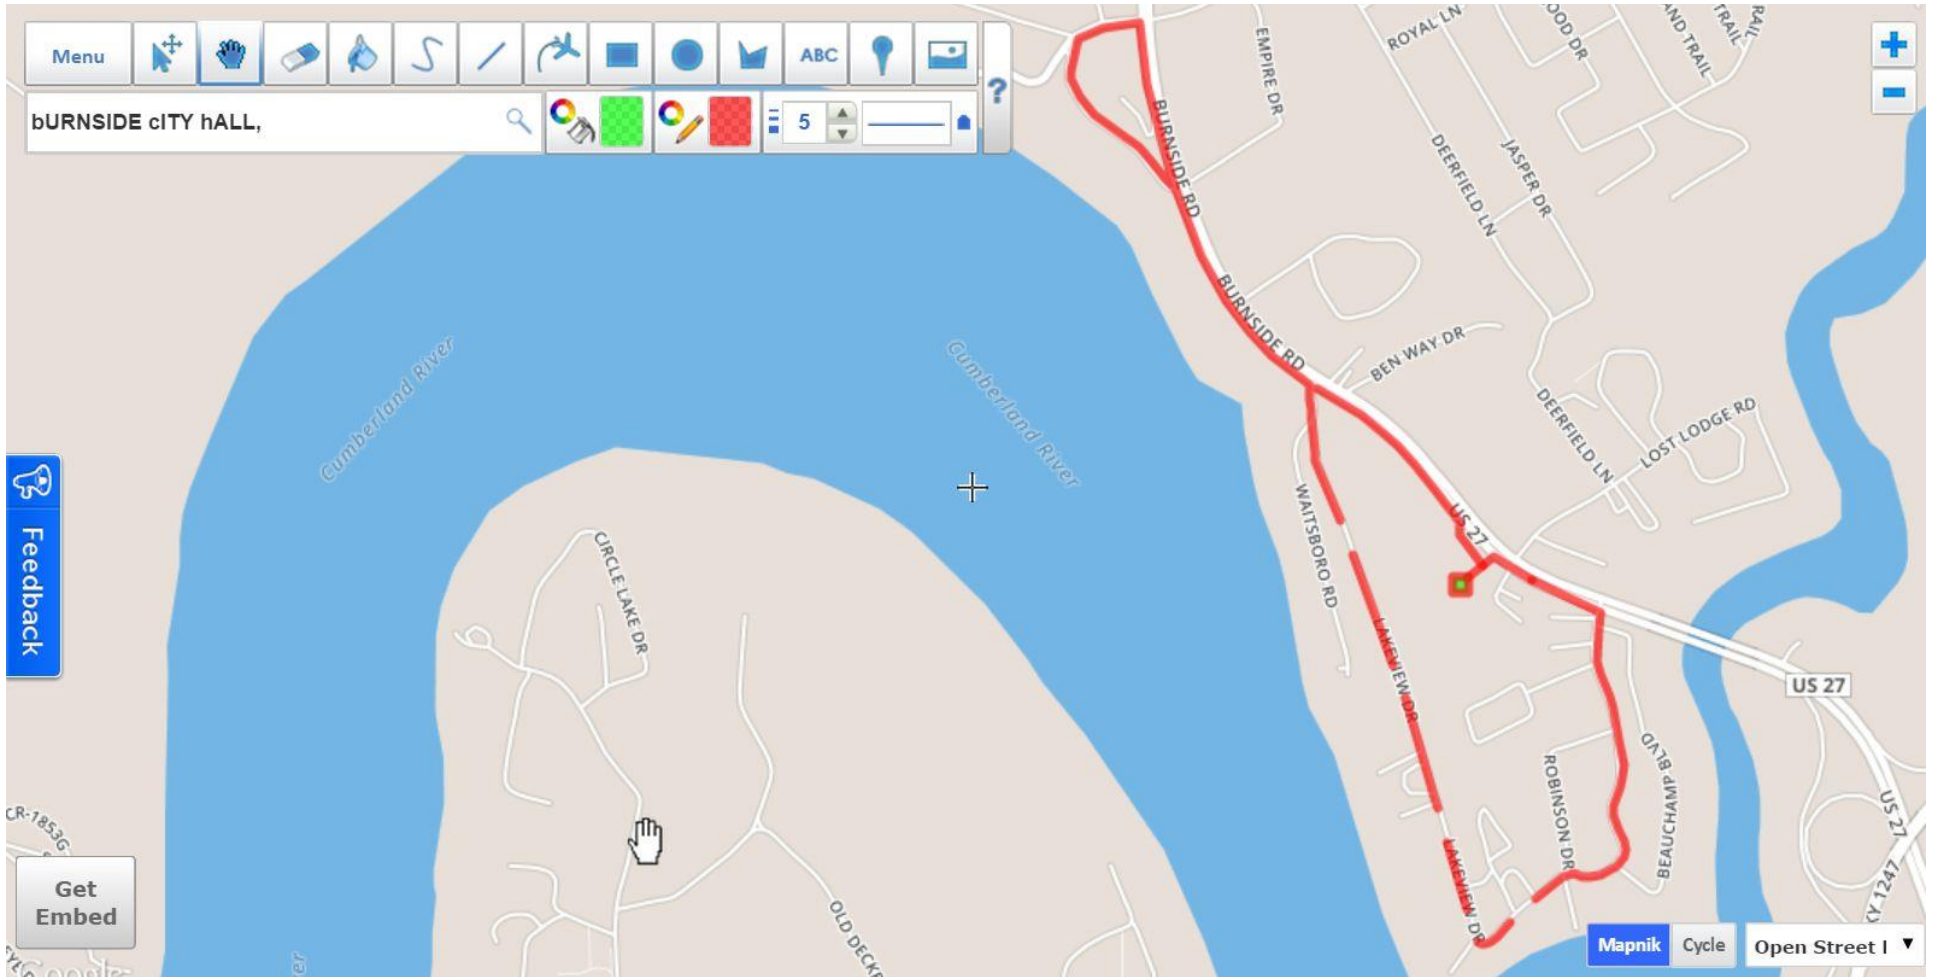

2016 Shamrock Shuffle Race Course Map

Race will begin in the Stonecrest Shopping Center in Burnside, KY.

Racers will travel up the North shoulder of Highway 27 toward Wendy's and then turn left onto Old Monticello Road (behind the water treatment plant) before once again coming out onto Highway 27 heading South. Racers will drop down next to Guthries River House before taking Lakeview Drive all the way around back out onto Highway 27 and then head left back toward the Stonecrest Shopping Center.